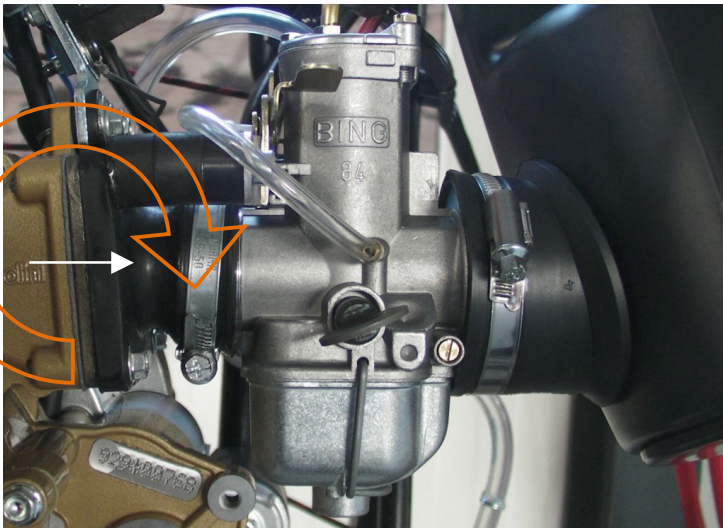

### Part List:

Bing 84-2 Carburetor with FB Settings

Airbox with Rubbers for attachment to the frame.

160 / 155 Main Jet

60 er idle running Jet

Bracket with Rubberjoints, spacer, bolts

Den Ansaugstutzen um 180 °drehen, so dass der Vergaser gerade montiert werden kann.

The intake adapter need to be turned 180°. So that you can mount the carburetor straight in horizontal position.

Bing carburetor Set - with Airbox

Unterdruck Benzinpumpe / Fuel Pump

**Price 49,- Euro plus**