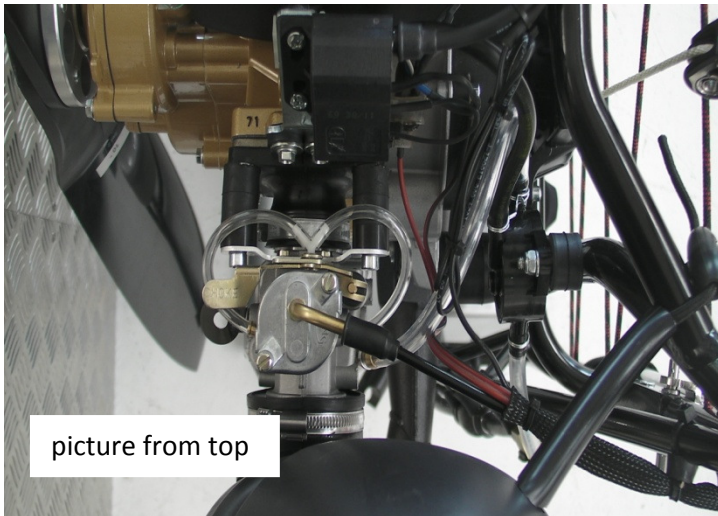

## Fresh Breeze add on special carb kit for Thor 200

### Part List:

Bing 84-2 Carburetor with FB Settings

Airbox with Rubbers for attachment to the frame.

160 / 155 Main Jet

60 er idle running Jet

Bracket with Rubberjoints, spacer, bolts

Den Ansaugstutzen um 180 °drehen, so dass der Vergaser gerade montiert werden kann.

The intake adapter need to be turned 180°. So that you can mount the carburetor straight in horizontal position.

Bing carburetor Set - with Airbox

Unterdruck Benzinpumpe / Fuel Pump

**Price 49,- Euro plus**